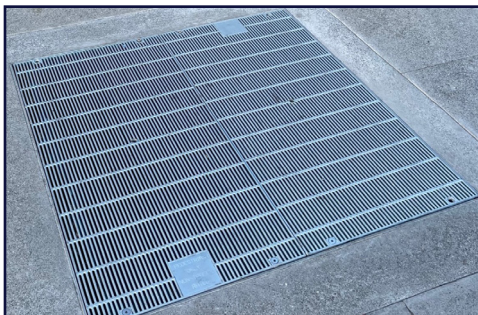

7-W-4 Close mesh welded bar grating; Meets ADA requirements and is popular for applications in public areas.

Trench Banding elevates the banding bar for efficient drainage, keeping liquids from being trapped between the band bar and the embed angle.

Standard grating with embeds for trench grating. Available in Heavy Duty Grating for vehicle or forklift loads.