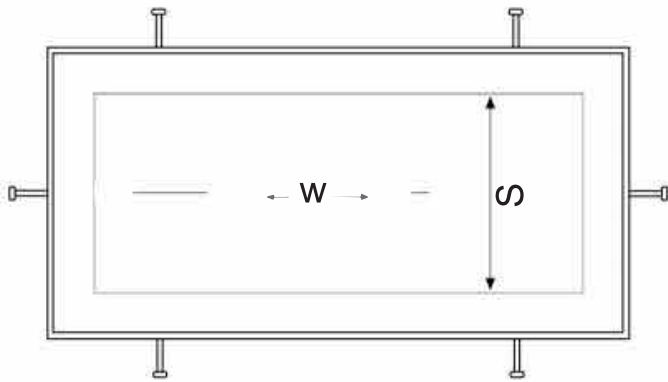

**EMBED ANGLE
FRAMES**

www.interstategratings.com

EMBED ANGLE FRAMES

Embed angle frames in a concrete application are custom components that are cast into the concrete to create an angle or support surface and provide a rigid shield for the concrete's edges and perimeter.

Embeds protect the concrete from cracking or chipping and provide a uniform surface for bar grating to rest on. They also help ensure an accurate concrete pour during construction. Embed angles can be provided in various thicknesses depending on the application. Minimum angle thickness is 1/4".

Embed Angle Frames can be provided in a four sided, one piece construction. To order specify the width ("w"), the span ("s"), and the desired grating depth ("d") to fit inside the embed angle.

Material Type And Finishes:

Frames are provided with a 3/8" weld stud. Typical recommendations are to have studs welded within 6" of each end and a maximum distance of 24" apart.

Alternative anchor sizes and spacings may be specified.