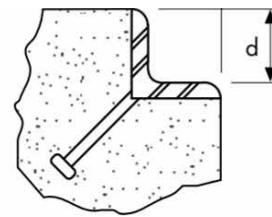

**EMBED ANGLE
FRAMES**

www.interstategratings.com

EMBED ANGLE FRAMES

Embed angle frames in a concrete application are custom components that are cast into the concrete to create an angle or support surface and provide a rigid shield for the concrete's edges and perimeter.

Embeds protect the concrete from cracking or chipping and provide a uniform surface for bar grating to rest on. They also help ensure an accurate concrete pour during construction. Embed angles can be provided in various thicknesses depending on the application. Minimum angle thickness is 1/4".

Embed Angle Frames can be provided in a four sided, one piece construction. To order specify the width ("w"), the span ("s"), and the desired grating depth ("d") to fit inside the embed angle.

Material Type And Finishes:

7-W-4 Close mesh welded bar grating; Meets ADA requirements and is popular for applications in public areas.

Trench Banding elevates the banding bar for efficient drainage, keeping liquids from being trapped between the band bar and the embed angle.