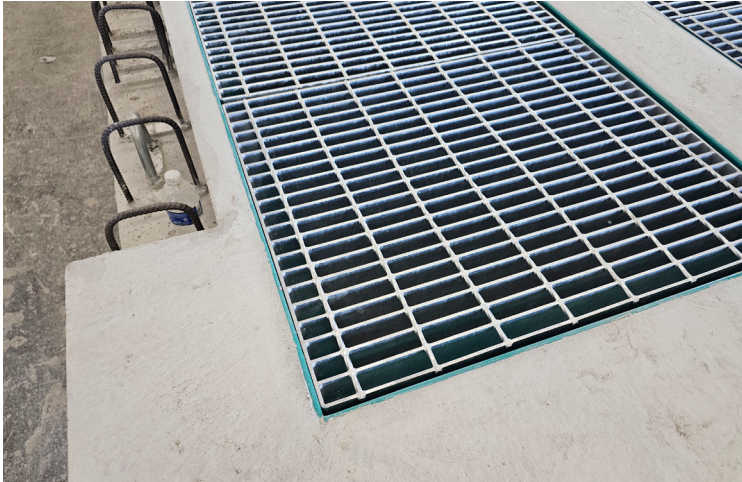

**EMBED ANGLE
FRAMES**

www.interstategratings.com

EMBED ANGLE FRAMES

Embed angle frames in a concrete application are custom components that are cast into the concrete to create an angle or support surface and provide a rigid shield for the concrete's edges and perimeter.

Embeds protect the concrete from cracking or chipping and provide a uniform surface for bar grating to rest on. They also help ensure an accurate concrete pour during construction. Embed angles can be provided in various thicknesses depending on the application. Minimum angle thickness is 1/4".

7-W-4 Close mesh welded bar grating; Meets ADA requirements and is popular for applications in public areas.

Trench Banding elevates the banding bar for efficient drainage, keeping liquids from being trapped between the band bar and the embed angle.

Standard grating with embeds for trench grating. Available in Heavy Duty Grating for vehicle or forklift loads.

MANUFACTURING AND
FABRICATING EXCELLENCE

The image features a large, multi-story industrial building with a grey brick facade and a flat roof. The building is set against a backdrop of snow-capped mountains under a blue sky with scattered clouds. In the foreground, there are bare trees and a small sign that reads "INTERSTATE GRATINGS". The overall scene is a winter landscape.